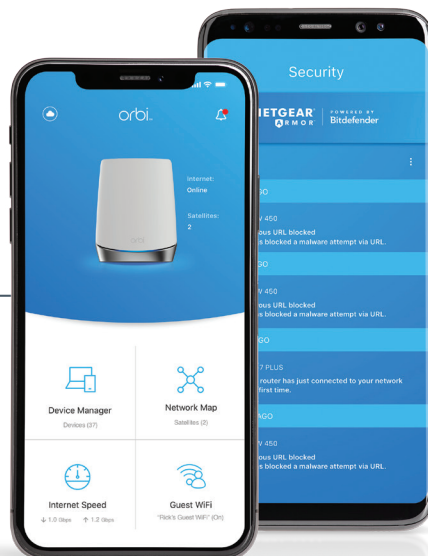

It's Easy.

Enjoying your WiFi has never been easier. Use the Orbi app and NETGEAR Armor to create your secure whole home WiFi in minutes.

House Diagram

Ultimate Smart Home Experience

Built for Gigabit Internet Speeds Everywhere

You've paid for the fastest Internet speeds, now experience it everywhere in your home.

Performance Leadership in Mesh WiFi 6

Ultra-fast connections for all your smart home, streaming, mobile & gaming needs.

Blockbuster WiFi

Stream ultra-high definition to EVERY screen simultaneously without delay.

6+

ROOMS

(Up to 5,000sqft)

Orbi WiFi 6 Satellite

DEDICATED WiFi 6 CONNECTION

Orbi WiFi 6 Router

Capacity Beyond Belief

Next-generation WiFi 6 provides faster speeds & supports more devices for today & tomorrow.

Orbi App

Use the Orbi app to setup and manage your Orbi WiFi.

Advanced Cyber Security for Your Devices