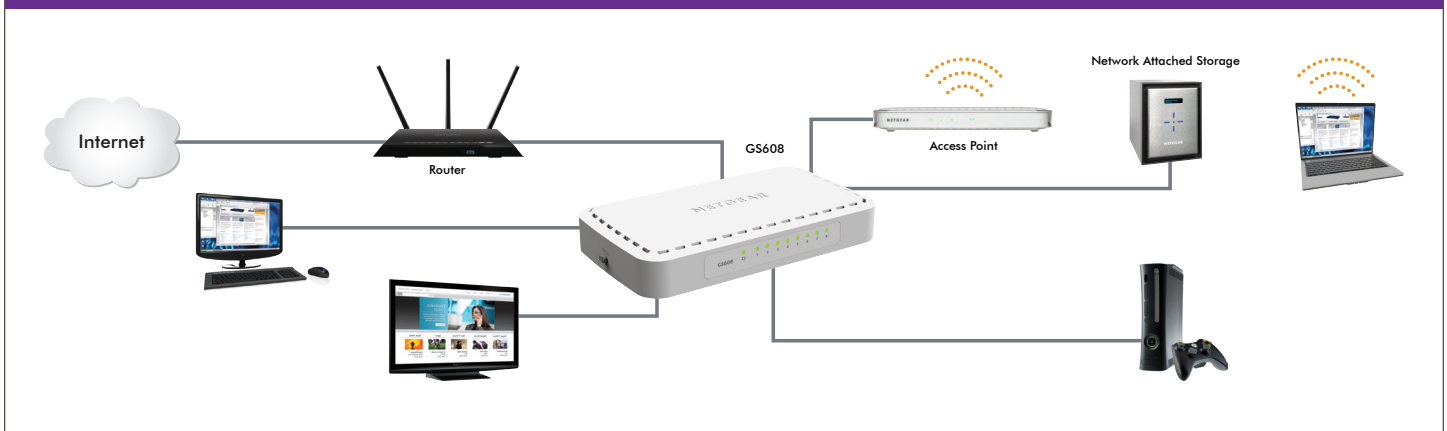

SMALL OFFICE/HOME OFFICE NETWORK DIAGRAM