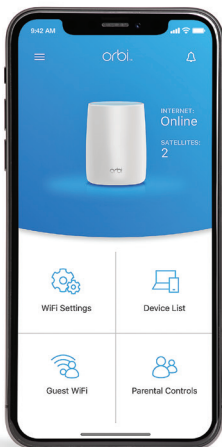

#### Manage Your Kids' Screen Time.

NETGEAR Smart Parental Controls™ let you easily manage your kids' time online across their connected devices.

#### One WiFi Name & Smart Roaming.

Enjoy the convenience of a single WiFi name with seamless connectivity for your whole home.

\*\*Music services may vary by region.

## House Diagram

<sup>1</sup>Internet plan and devices that support these speeds are required.

NETGEAR Armor empowers you to eliminate vulnerabilities or simply know the status of your home network and devices, anytime, anywhere. Get instant notifications when malicious threats are detected, block unknown devices from joining your Orbi home network or take action on vulnerabilities as they are discovered easily through the Orbi App.