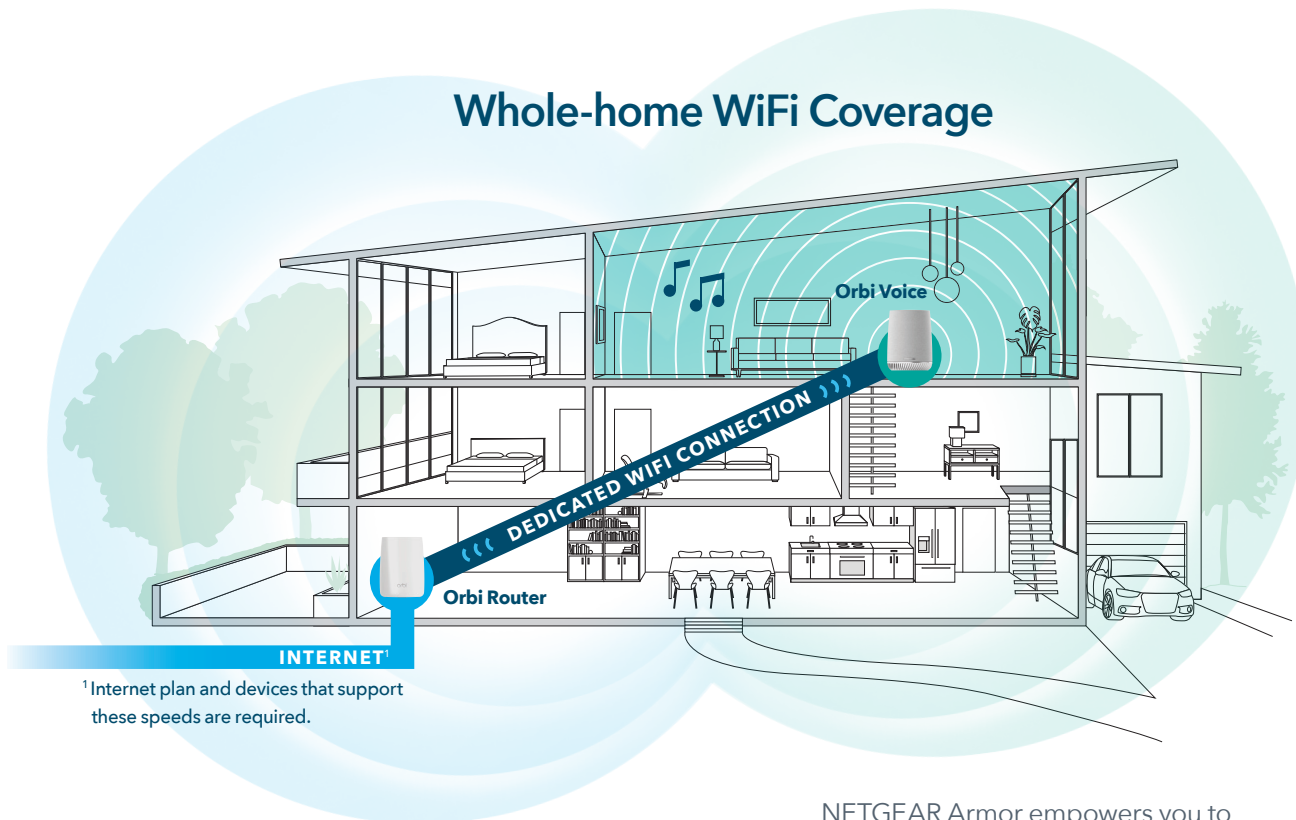

#### Amazon Alexa™ Built-in.

Voice control your music and your smart home. No separate Alexa-enabled device required.

#### Better 4K Streaming.

The dedicated WiFi backhaul creates better 4K HD streaming & gaming, even as you connect more devices.

#### Manage Your Kids' Screen Time.

NETGEAR Smart Parental Controls™ let you easily manage your kids' time online across their connected devices.

## House Diagram

<sup>1</sup>Internet plan and devices that support these speeds are required.

NETGEAR Armor empowers you to eliminate vulnerabilities or simply know the status of your home network and devices, anytime, anywhere. Get instant notifications when malicious threats are detected, block unknown devices from joining your Orbi home network or take action on vulnerabilities as they are discovered easily through the Orbi App.