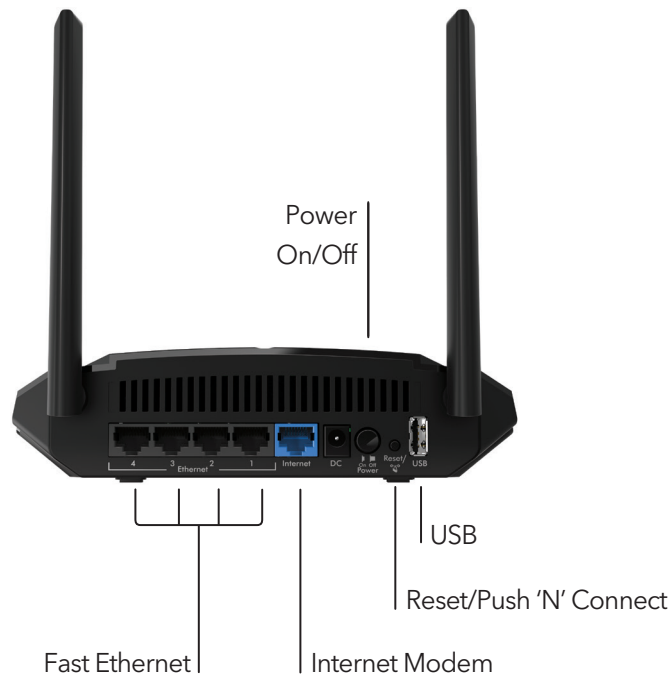

Connection Diagram