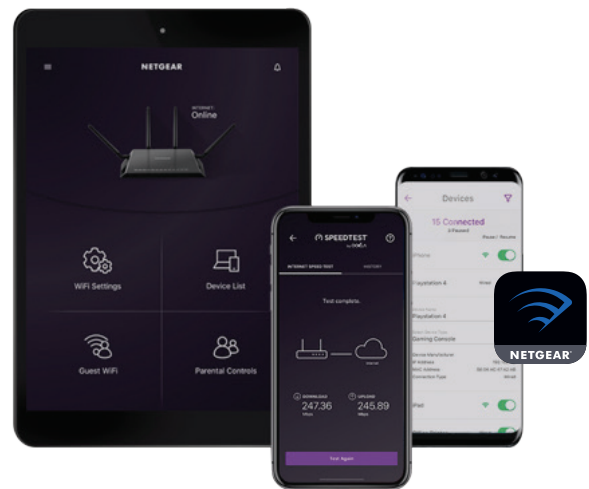

Nighthawk® App

The Nighthawk® App makes it easy to set up your router and get the most out of your WiFi. With the app, you can install your router in few steps—just connect your mobile device to the router network and the app will walk you through the rest. Once set up, you can use the intuitive dashboard to manage your connected devices, check your Internet connection speeds and much more!

- Pause Internet—Pause the Internet to any device
- Guest Networks—Setup separate WiFi access for guests
- Quick Setup— Get connected in just minutes