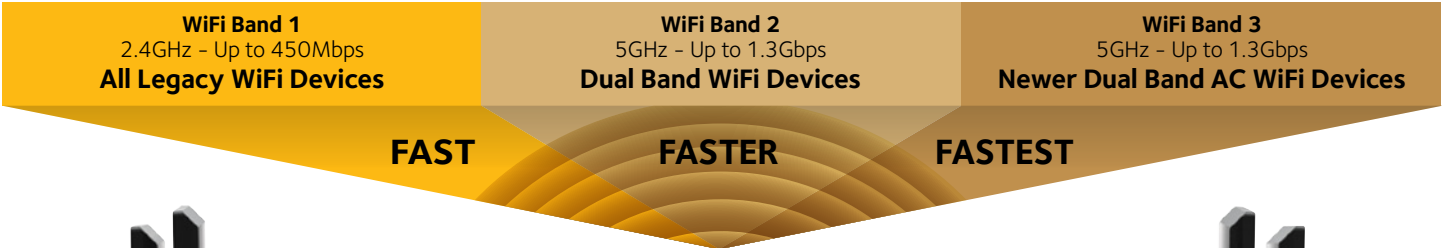

Tri-Band WiFi

The Nighthawk X6 AC3000 Router with breakthrough Tri-Band WiFi technology delivers a massive combined wireless speed of up to 3.0Gbps. The X6 optimizes WiFi performance by intelligently assigning every device to the fastest WiFi band possible and doing so allows devices to connect at their maximum speed. Even if everyone and everything in the home that's connected to the Internet is streaming, gaming, working, playing, socializing or updating at the same time, the X6 won't miss a beat—you'll enjoy seamless clarity and zero lag.

Tri-Band WiFi provides 3 dedicated WiFi bands