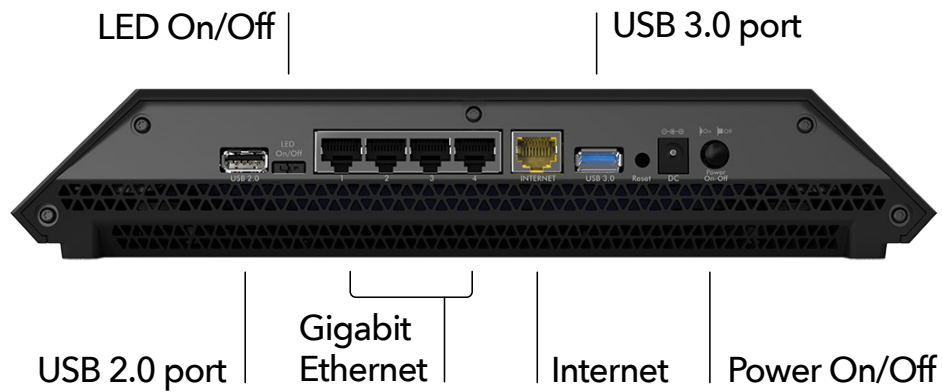

Connection Diagram