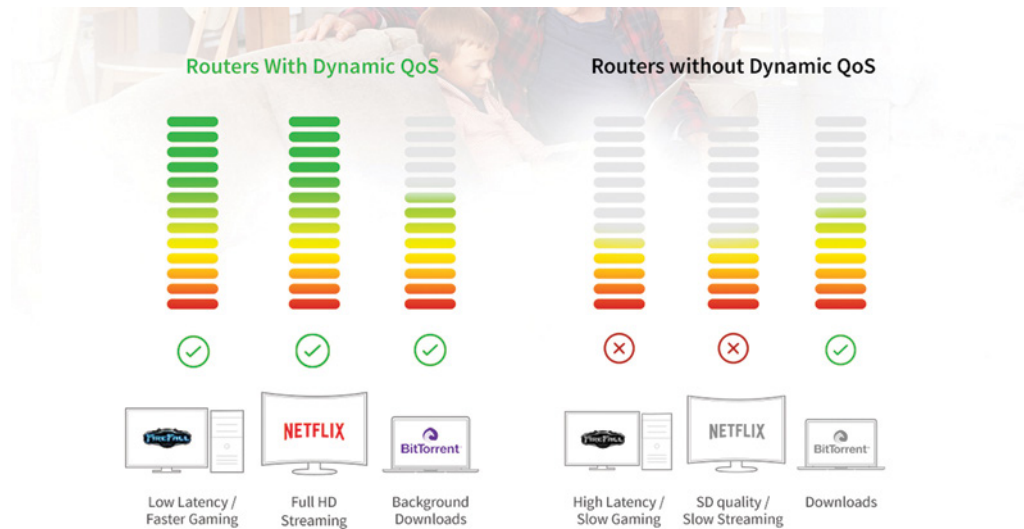

**VPN SUPPORT**—OpenVPN Connect app on iOS and Android® allows remote secure access to the home network

**SECURE WIFI CONNECTIONS**—Standards-based WiFi Security (802.11i, 128-bit AES encryption with PSK)

**PARENTAL CONTROLS**—Circle® - the smart way for families to manage content and time online, on any device

**GUEST NETWORK**—Separate and secure network for your guests

**AUTOMATIC FIRMWARE UPDATE**—Delivers latest security patches to the router

### Dynamic Quality Of Service

If you like gaming and streaming videos, then you'll benefit from Dynamic Quality of Service (QoS). Dynamic QoS resolves Internet traffic congestion when you have competing Internet demands at home. Dynamic QoS identifies your online activities by application and device, and then utilizes bandwidth allocation, and traffic prioritization techniques, to automatically allocate more bandwidth to latency sensitive applications like online gaming and video streaming, while ensuring that lower priority applications continue to work.