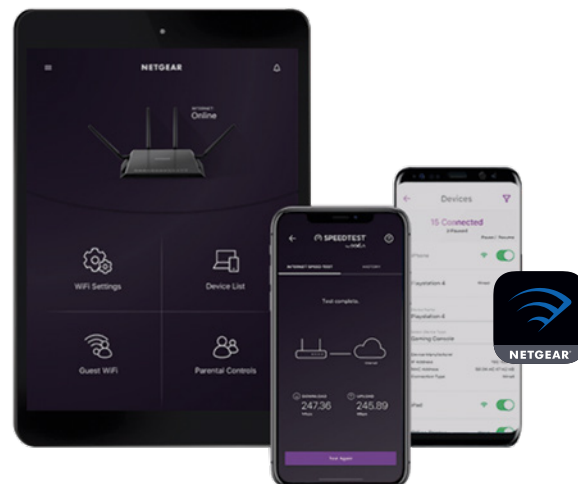

### Dynamic Quality Of Service

If you like gaming and streaming videos, then you'll benefit from Dynamic Quality of Service (QoS). Dynamic QoS resolves Internet traffic congestion when you have competing Internet demands at home. Dynamic QoS identifies your online activities by application and device, and then utilizes bandwidth allocation, and traffic prioritization techniques, to automatically allocate more bandwidth to latency sensitive applications like online gaming and video streaming, while ensuring that lower priority applications continue to work.

## Nighthawk® App

The NETGEAR Nighthawk® App makes it easy to set up your router and get more out of your WiFi, with the app, you can install your router in a few steps—just connect your mobile device to the router network and the app will walk you through the rest. Once set up, you can use the intuitive dashboard to pause the Internet on your connected devices, run a quick Internet speed test, setup smart parental controls and much more.

- Smart Parental Controls—Easily manage content & time online with Circle®
- Remote Management—Easily monitor your home network anytime, anywhere
- Internet Speed Test—Check the broadband speeds from your service provider
- Pause Internet—Pause the Internet to any device
- Traffic Meter—Track Internet data usage
- Guest Networks—Setup separate WiFi access for guests
- Quick Setup—Get connected in just minutes