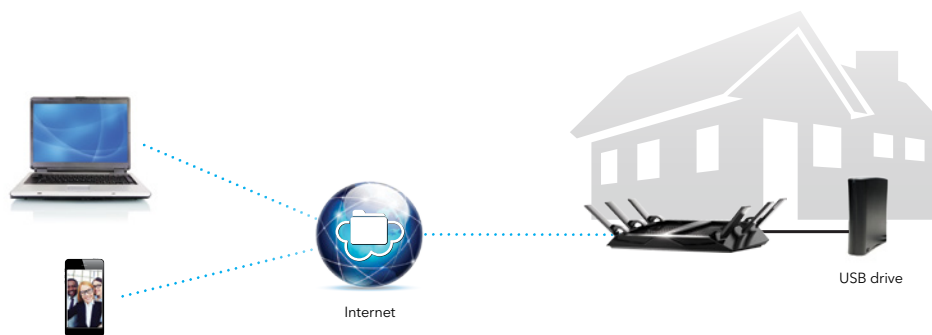

ReadyCLOUD® USB Access—Access Your Files Wherever, Whenever

Access and share your files via secure, personal cloud storage with NETGEAR ReadyCLOUD® USB Access. Once you've connected your USB drive to your NETGEAR Nighthawk® X6 and uploaded all your favorite files, you can enjoy the convenience and accessibility anytime & anywhere you have an Internet connection. No fees, storage limitations, or privacy concerns of cloud storage services. Using the ReadyCLOUD mobile app or web portal, you'll now have anytime, anywhere access to your USB drive at home... it's that easy!

- Setup your and access ReadyCLOUD via the web portal <http://readycloud.netgear.com/>
- Download mobile app for Android <https://play.google.com/store/apps/details?id=com.netgear.readycloud&hl=en>
- Download mobile app for iOS <https://itunes.apple.com/us/app/readycloud/id700730254?mt=8>

circle® Circle is the smart way for families to manage content and time online, on any connected device. With the Circle app, you can easily:

- Limit daily Internet time for websites, apps, and more
- Set a BedTime for your family's devices
- Set individual filter for each family member that matches their age and interests
- Pause Internet by device or by user with a press of a button
- Schedule specific 'no internet' times with OffTime
- Check out where your family spends time online
- Reward kids with extended Time Limits, no OffTime, and a late BedTime for the day
- Use voice commands to ask Alexa™ about Time Limits and Usage

Learn more netgear.com/circle

Key Features:

FILTERS

TIME LIMITS

BEDTIME

USAGE

PAUSE

OFF TIME

REWARDS

HISTORY

CONNECTIONS