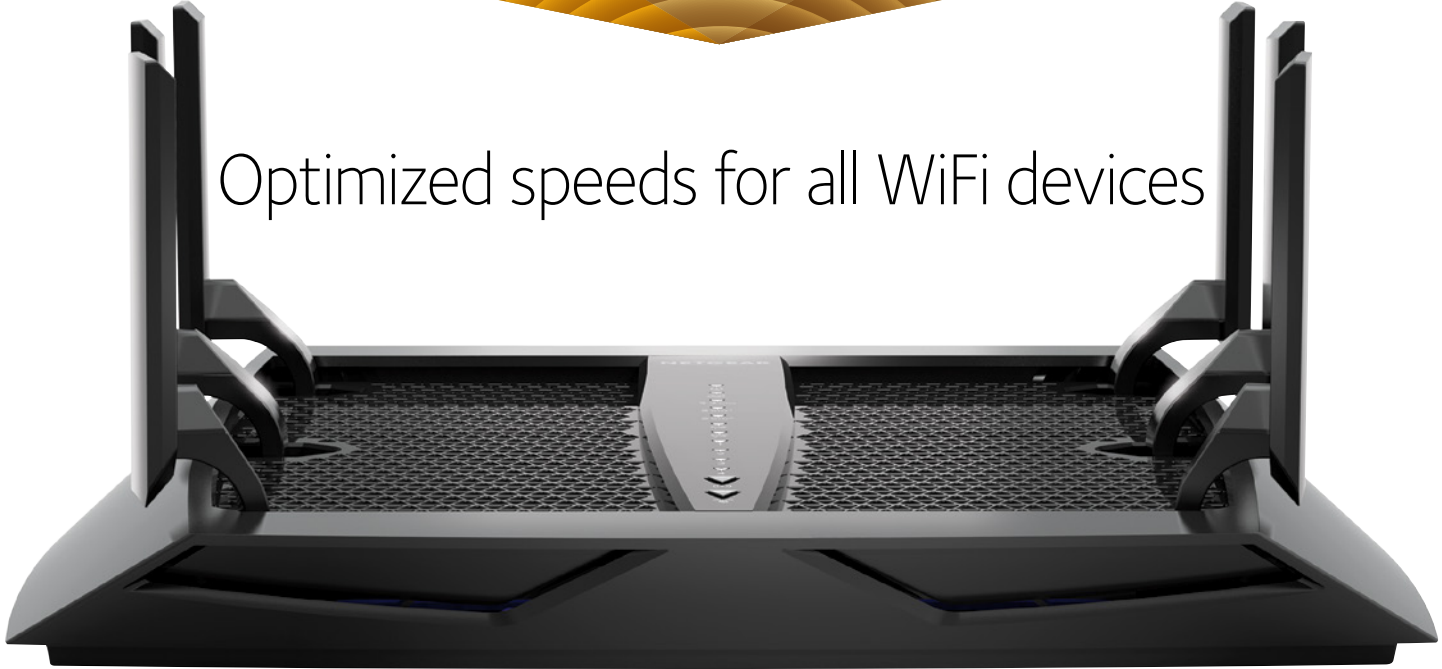

Optimized speeds for all WiFi devices